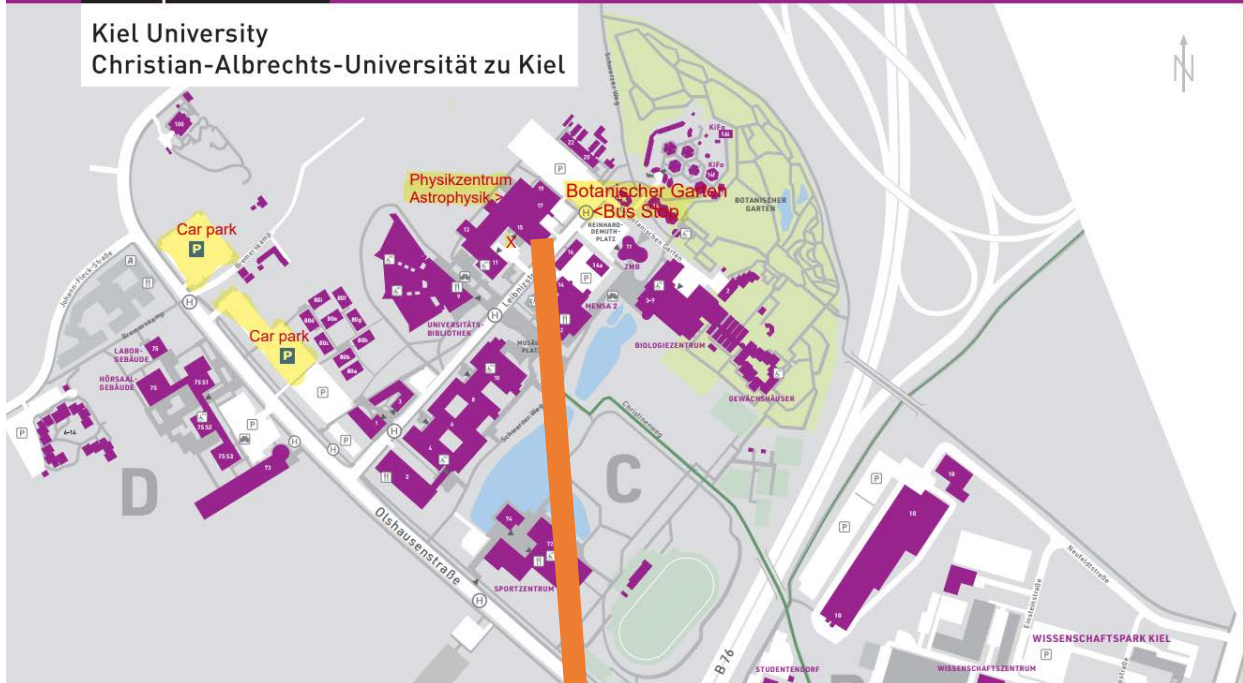

C | A | U

Kiel University
Christian-Albrechts-Universität zu Kiel

Map from physics center (Physikzentrum):